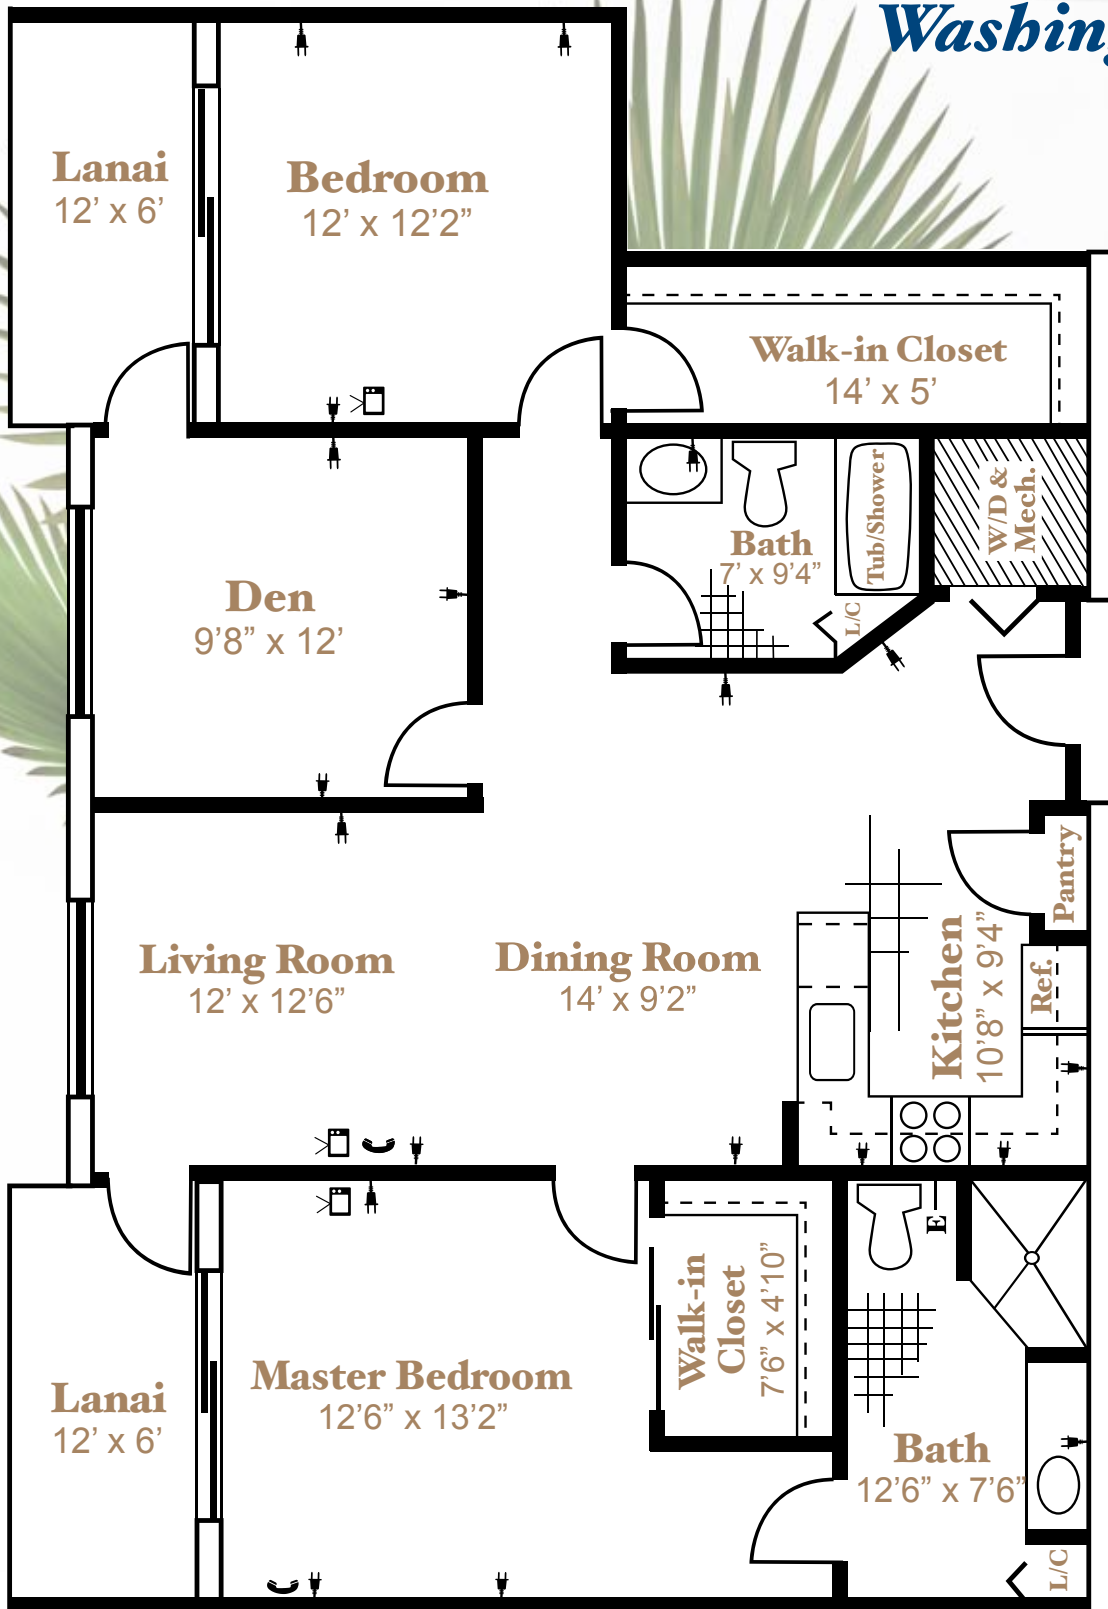

Washingtonian

- E** Wireless Emergency Call System With Pendant
- Telephone Outlet
- Electrical Outlet
- Television Cable

Dimensions are approximate

Plan for your future... Call us today!
Call (321) 724-0060 or Toll-Free (800) 742-0060