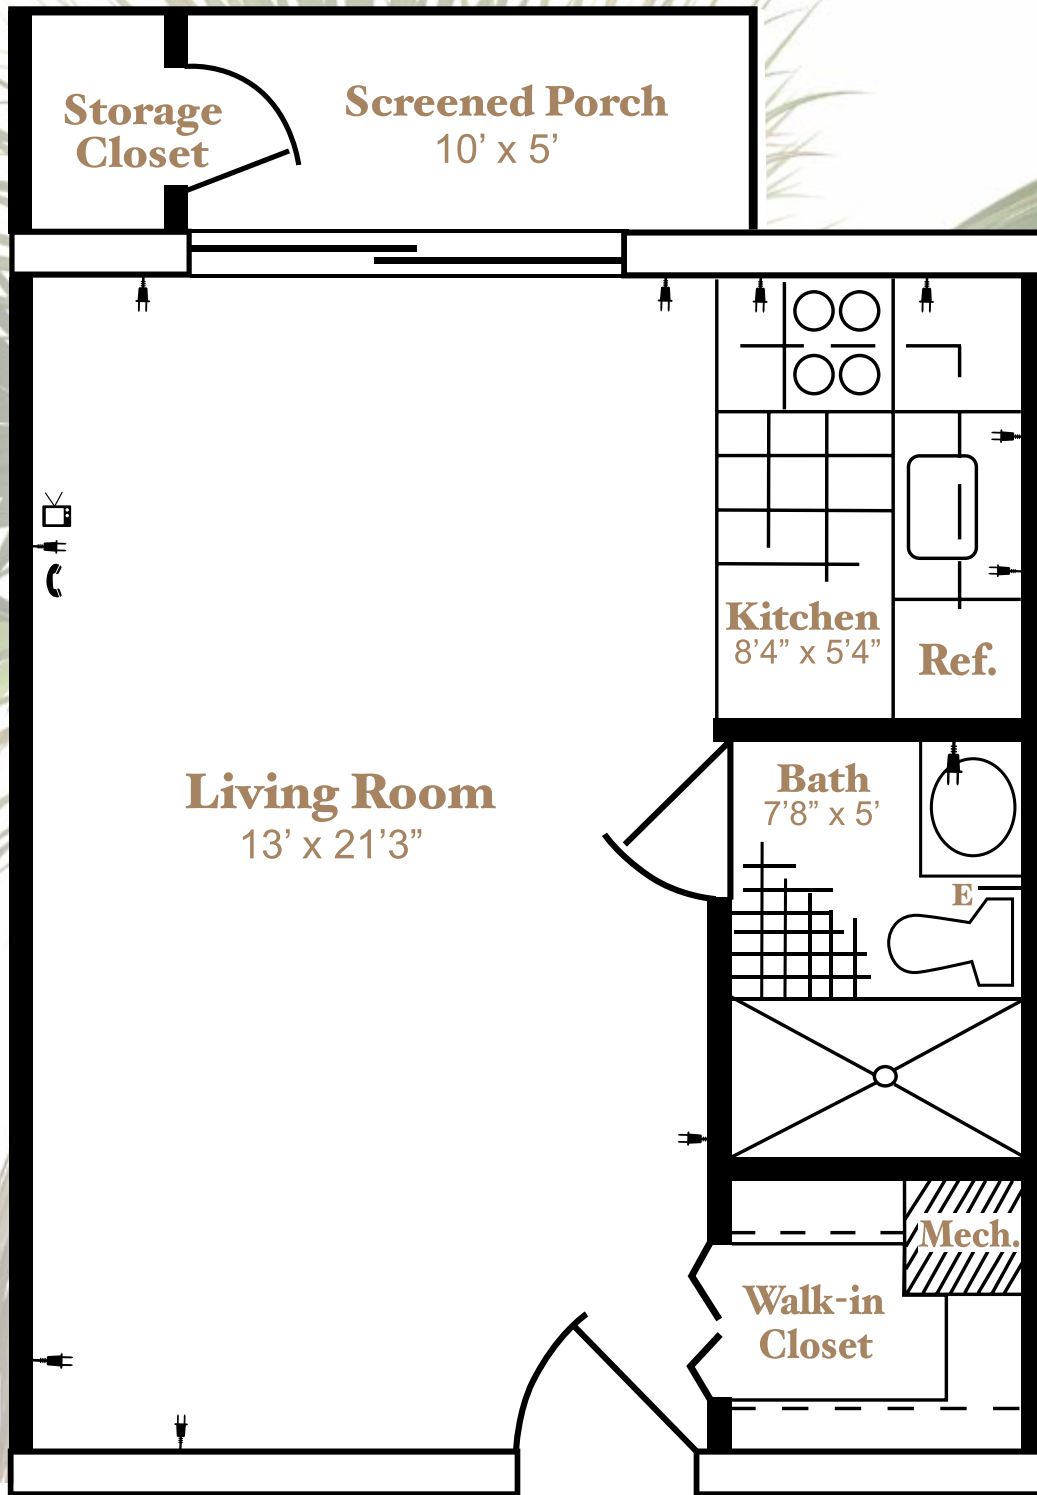

Sabal

Dimensions are approximate

- E** Wireless Emergency Call System With Pendant
- Telephone Outlet
- Electrical Outlet
- Television Cable

Plan for your future... Call us today!
Call (321) 724-0060 or Toll-Free (800) 742-0060