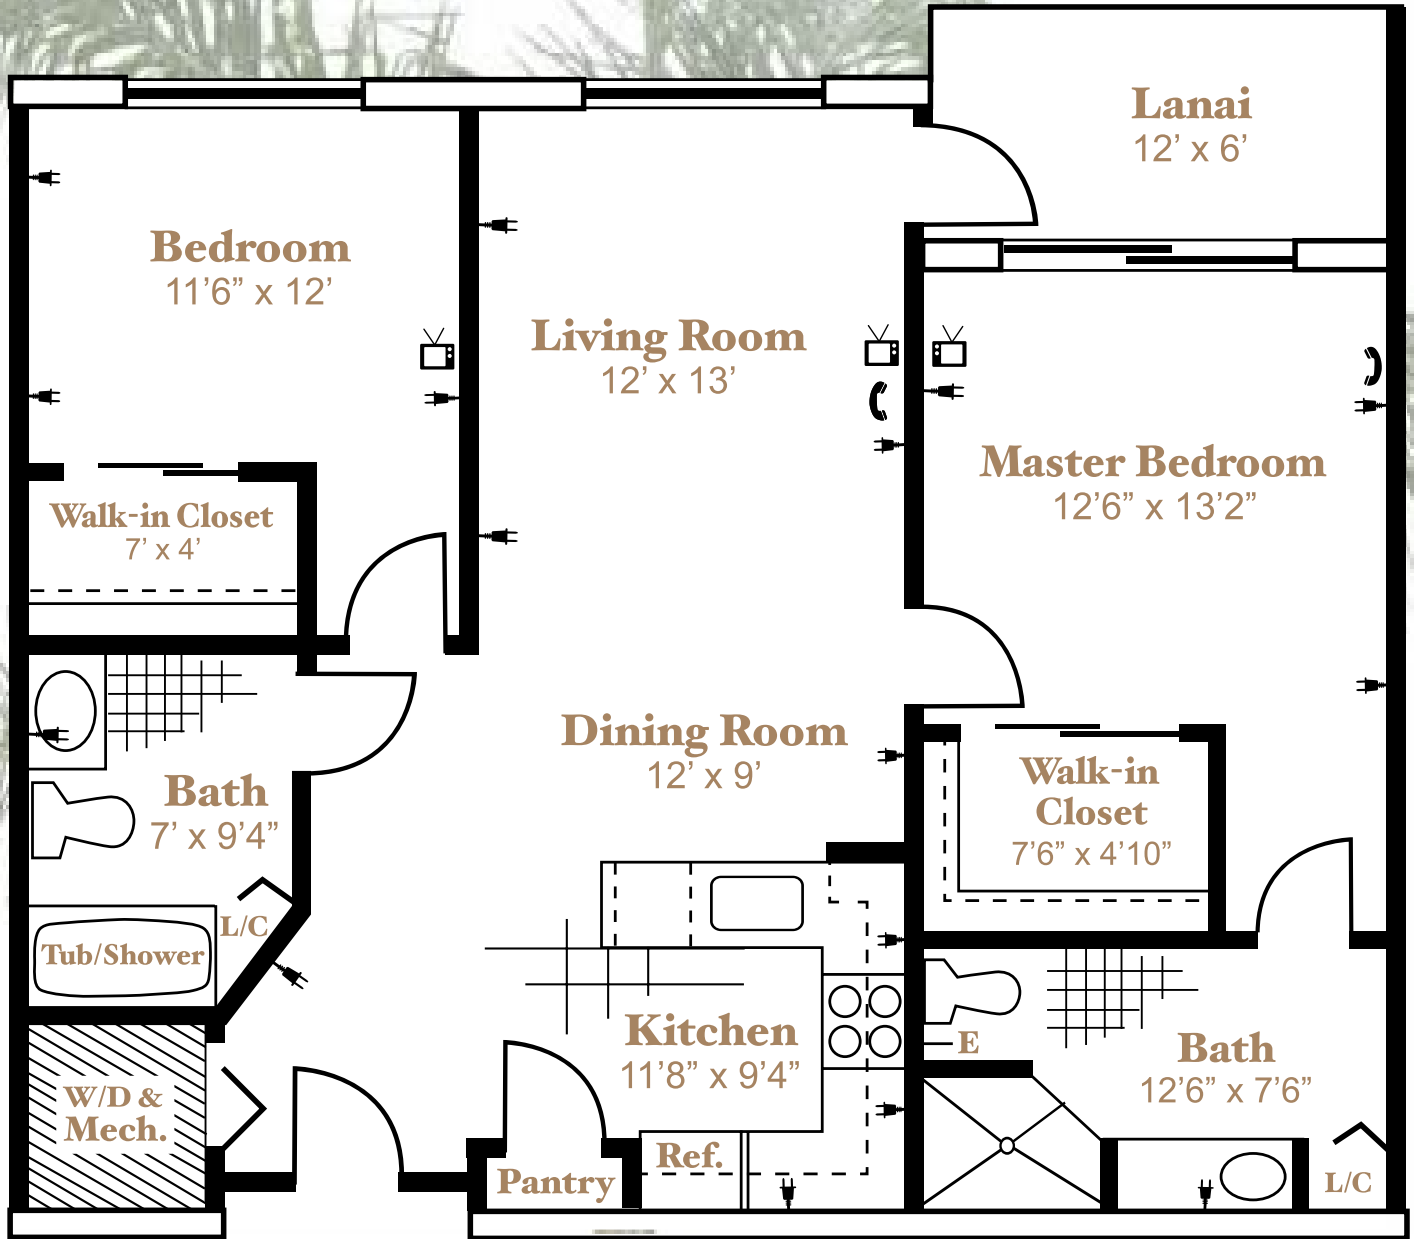

*Queen*

**E** Wireless Emergency Call System With Pendent

*Dimensions are approximate*

-  Telephone Outlet
-  Electrical Outlet
-  Television Cable