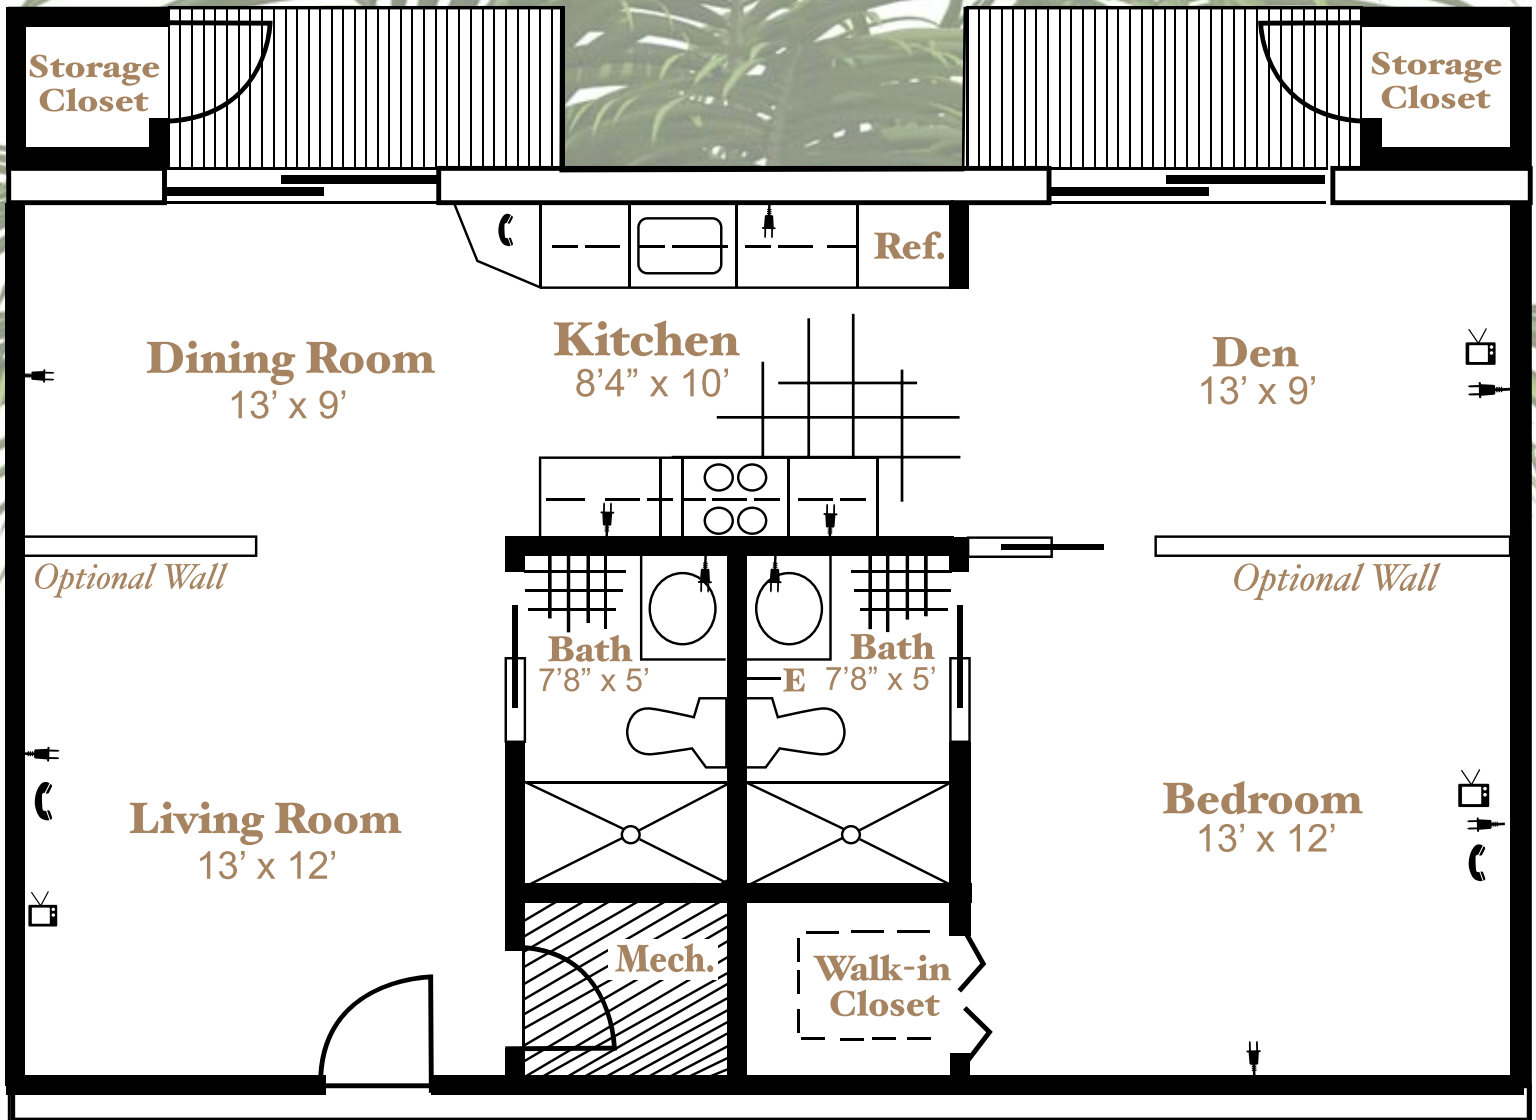

Majesty

E Wireless Emergency Call System With Pendant

Telephone Outlet

Electrical Outlet

Television Cable

Dimensions are approximate