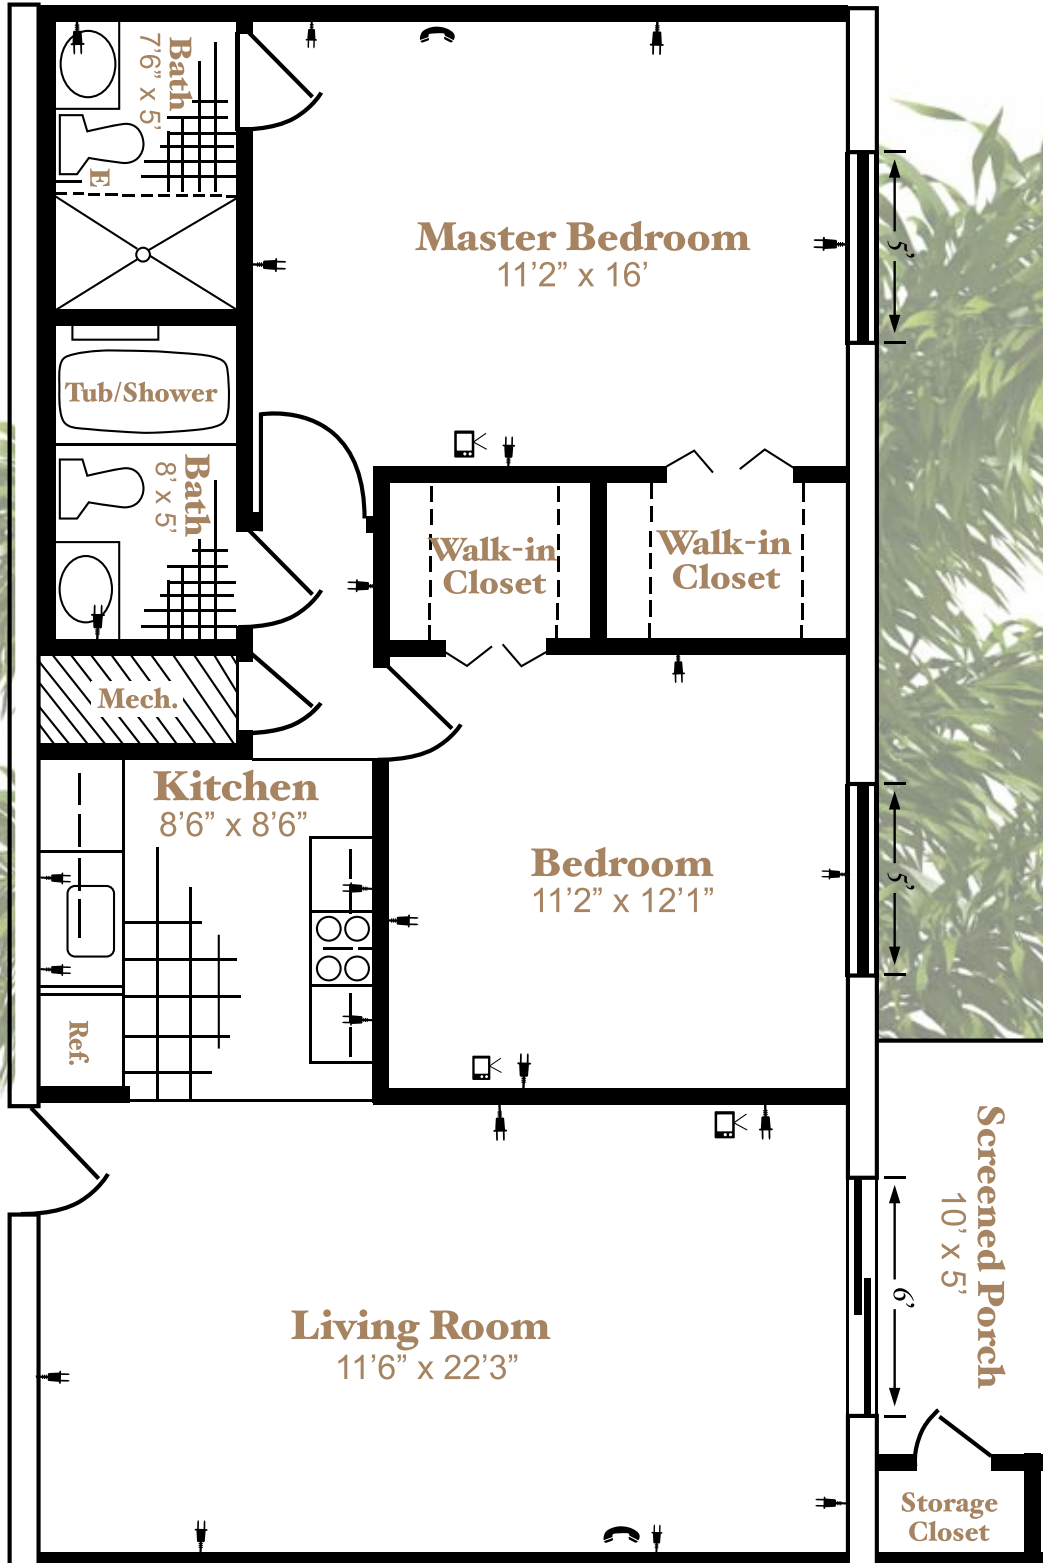

Foxtail

- E** Wireless Emergency Call System With Pendant
- Telephone Outlet
- Electrical Outlet
- Television Cable

Dimensions are approximate