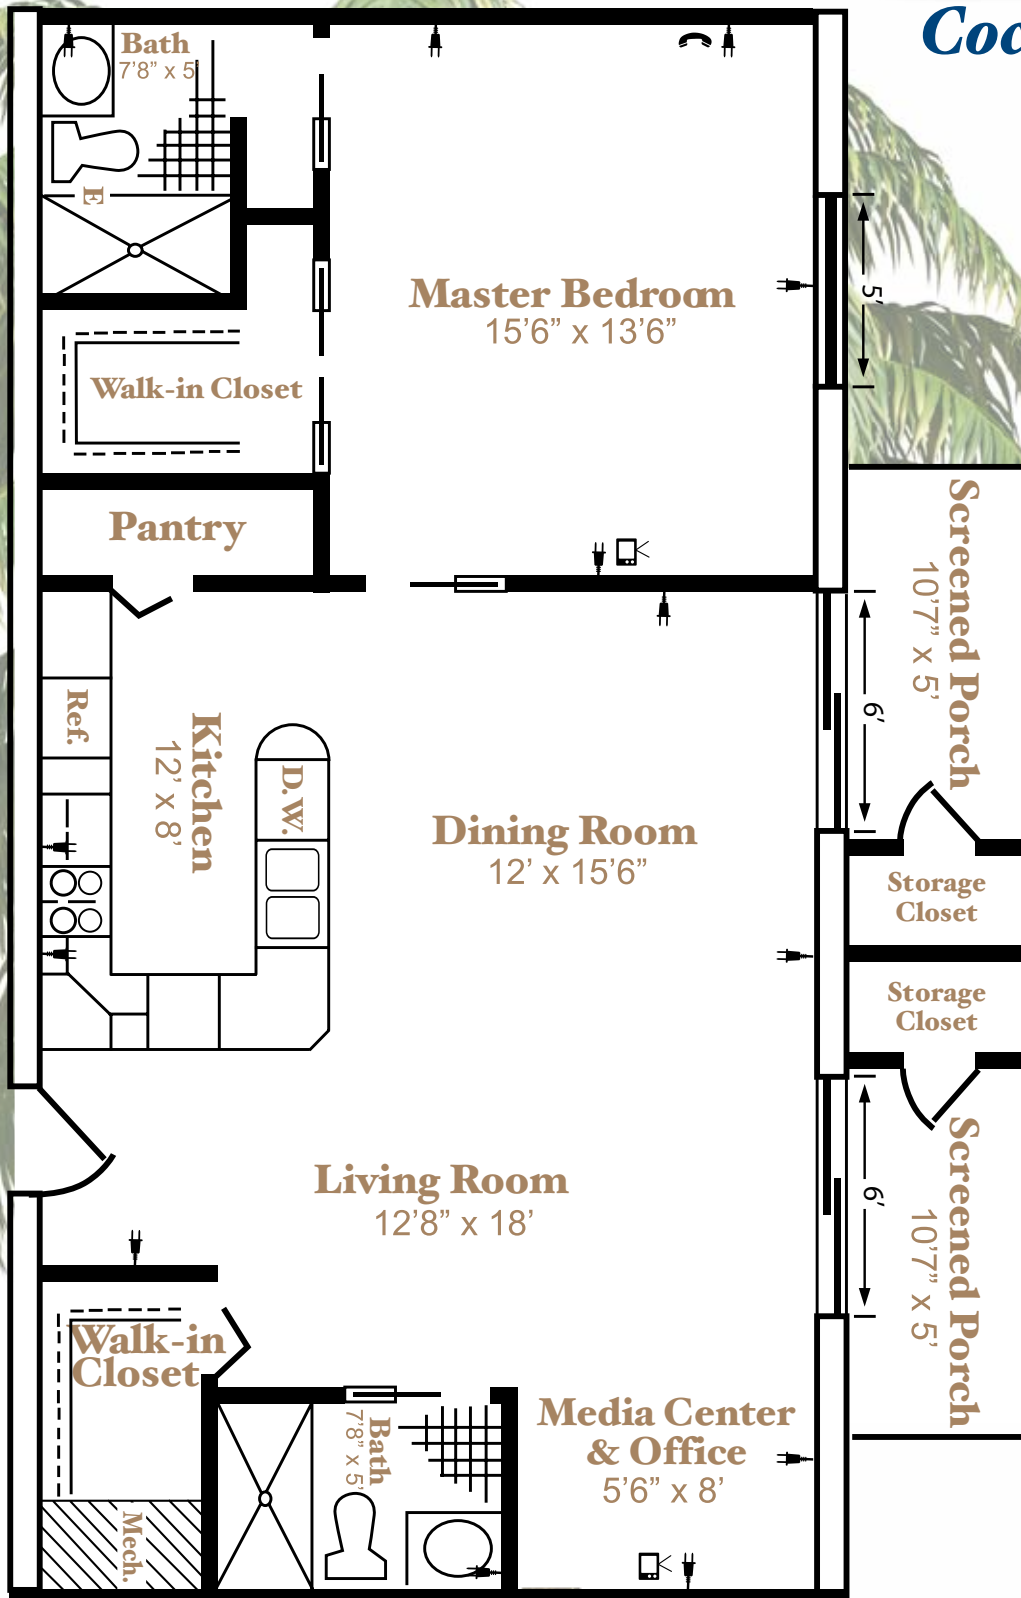

**Coconut**

*Dimensions are approximate*

- E** Wireless Emergency Call System With Pendant
- ☎ Telephone Outlet
- ⚡ Electrical Outlet
- 📺 Television Cable

**Plan for your future... Call us today!**

Call (321) 724-0060 or Toll-Free (800) 742-0060