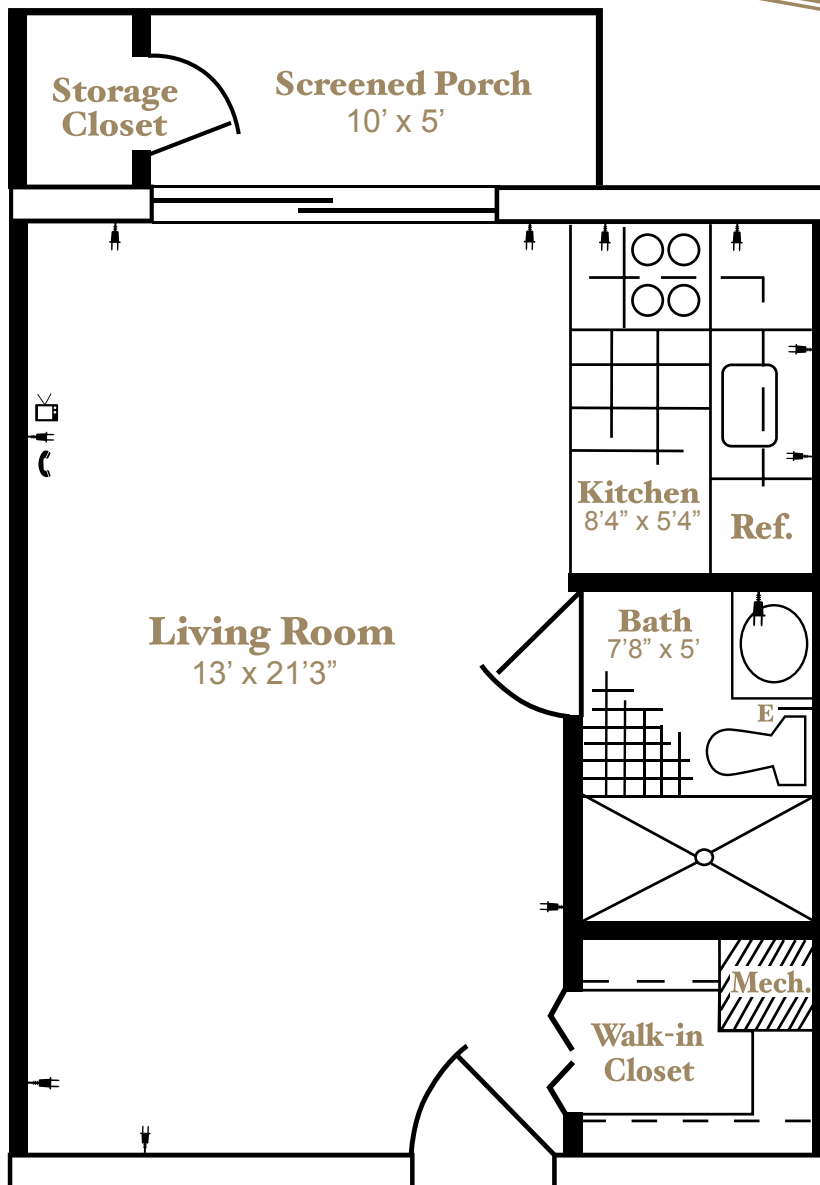

Studio
Approximate Sq. Ft. 397

- E** Wireless Emergency Call System With Pendant
-  Telephone Outlet
-  Electrical Outlet
-  Television Cable

Dimensions May Vary

Plan for your future... Call us today!

Call (321) 724-0060 or Toll-Free (800) 742-0060

Living Room:

- Vertical Blinds
- New Carpet

Bedroom:

- Walk-in Closet with Organizer Shelves
- Vertical Blinds
- New Carpet

One Bathroom:

- Walk-in Tile Shower with Glass Door
- Vanity & Cabinet
- Raised Toilets 17" ADA Approved
- Tile Floors
- Grab Bars