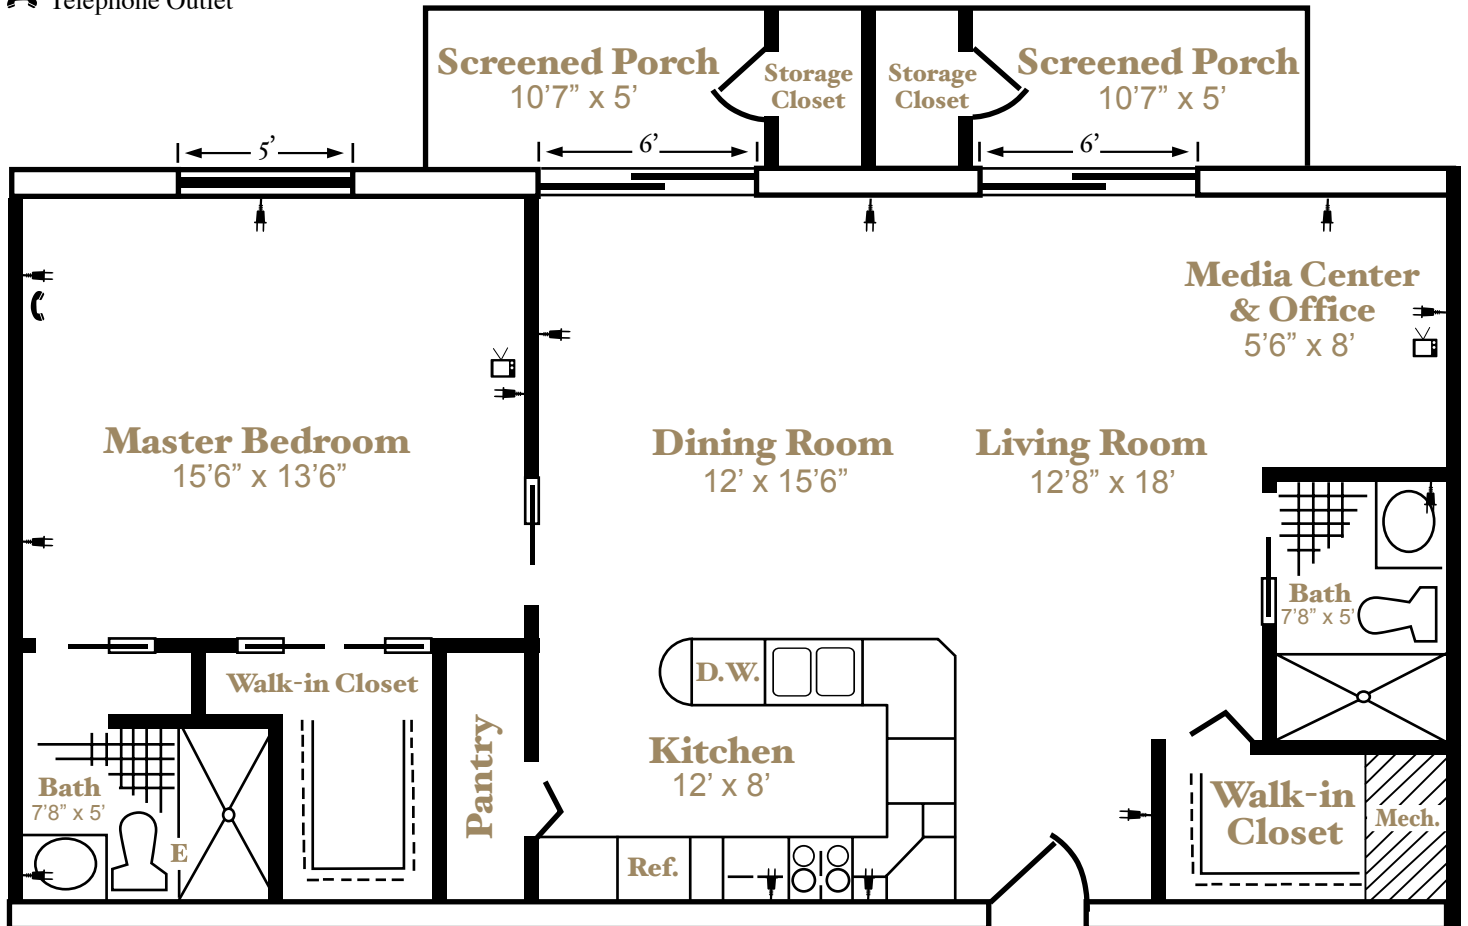

*One-Bedroom Mini-Grand
Approximate Sq. Ft. 935
Optional Two-Bedroom*

- E** Wireless Emergency Call System With Pendant
-  Telephone Outlet
-  Electrical Outlet
-  Television Cable

Dimensions May Vary

Standard Apartment Features: One-Bedroom Mini-Grand

Choice of One Color of Carpet and Paint Throughout Apartment

Kitchen:

- Cabinets & Countertops
- Ceramic Tile
- Flat-top Cooking Surface
- Convection Microwave Oven
- Refrigerator with Ice Maker
- Stainless Steel Sink

Living Room:

- Vertical Blinds
- New Carpet

Bedroom:

- Walk-in Closet with Organizer Shelves
- Vertical Blinds
- New Carpet

Two Bathrooms:

- Master Walk-in Tile Shower with Glass Door
- Vanity & Cabinet
- Raised Toilets 17" ADA Approved
- Tile Floors
- Grab Bars
- Second Bathroom Tub/Tile Shower