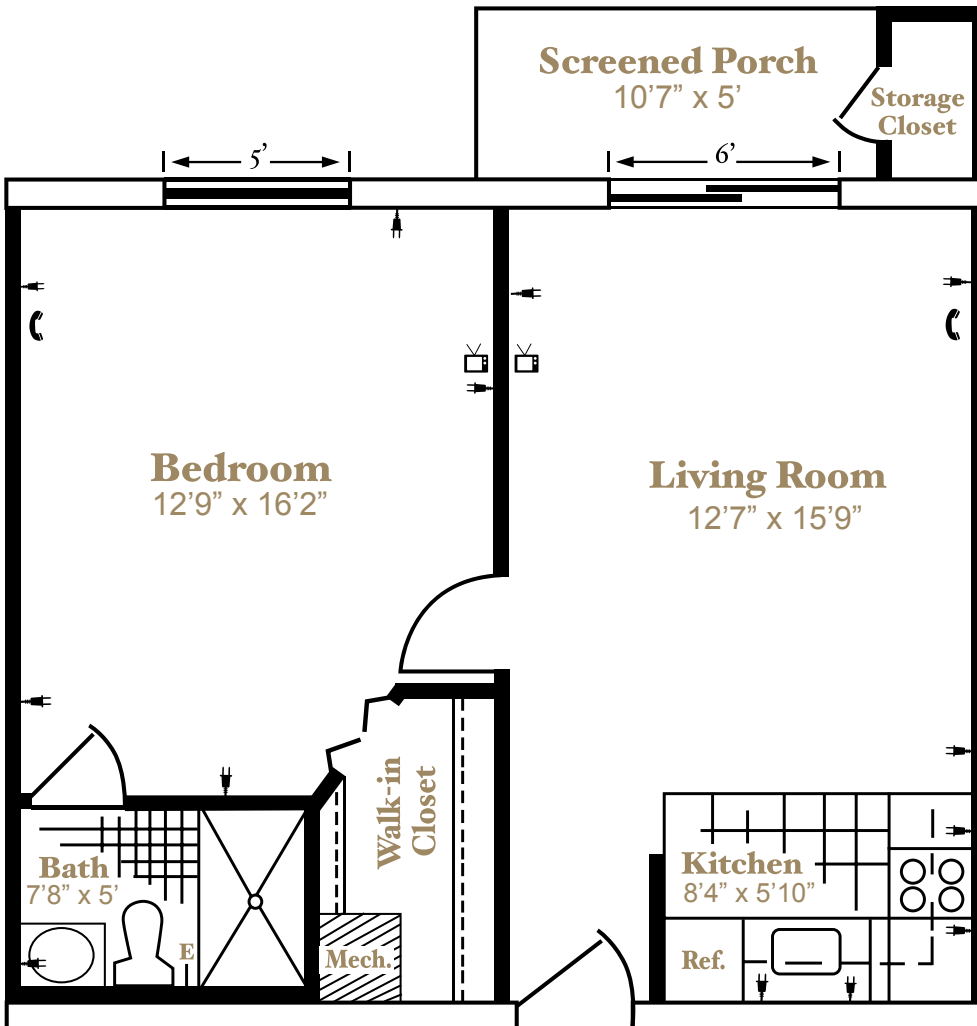

One-Bedroom Deluxe
Approximate Sq. Ft. 569

- E** Wireless Emergency Call System With Pendant
- Telephone Outlet
- Electrical Outlet
- Television Cable

Dimensions May Vary

Standard Apartment Features: One-Bedroom Deluxe

Living Room:

- Vertical Blinds
- New Carpet

Bedroom:

- Walk-in Closet with Organizer Shelves
- Vertical Blinds
- New Carpet

One Bathroom:

- Walk-in Tile Shower with Glass Door
- Vanity & Cabinet
- Raised Toilets 17" ADA Approved
- Tile Floors
- Grab Bars